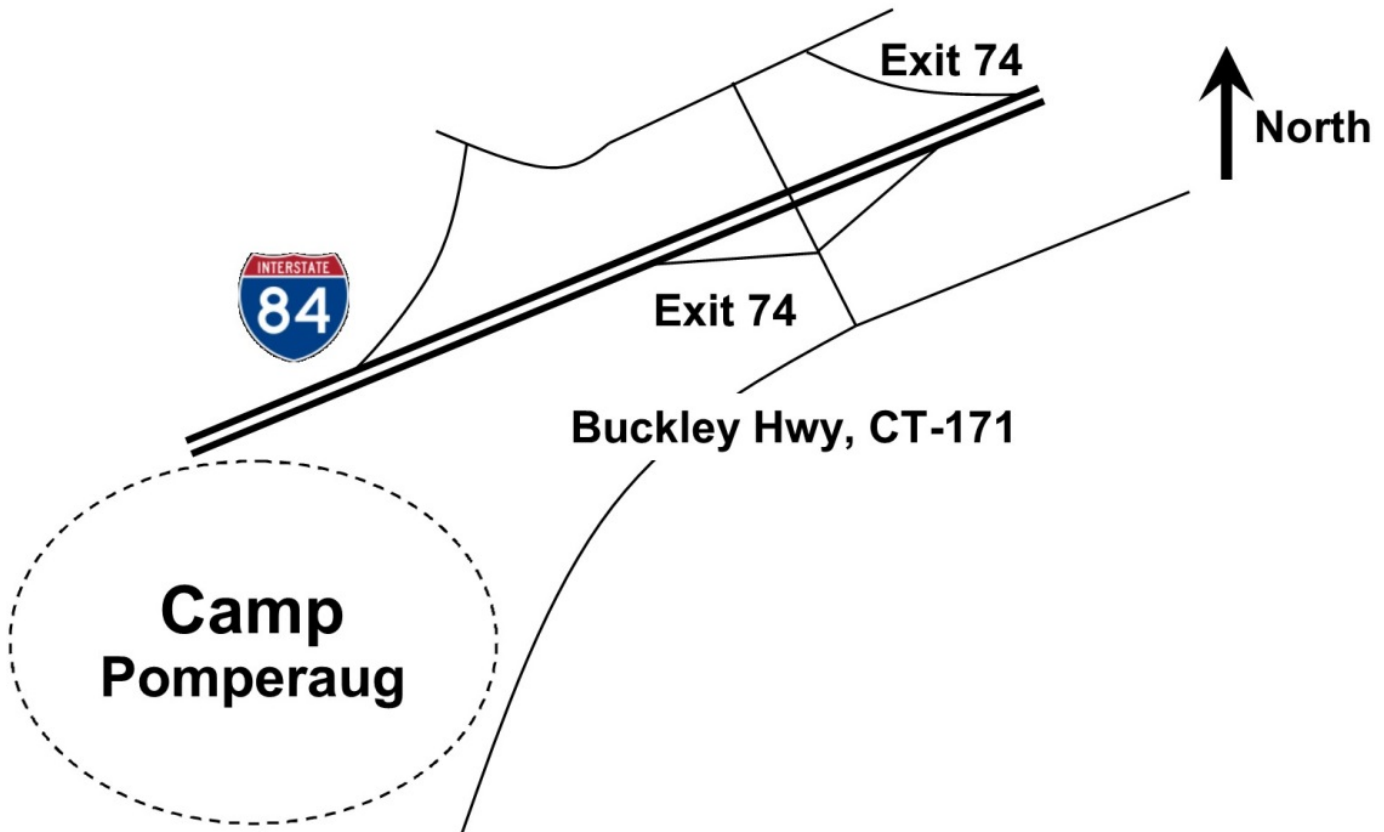

Camp Pomperaug

1174 Buckley Highway
Union, CT 06076

Directions from Points South:

Pick up I-91 North. In Hartford, pick up I-84 East (towards Boston).

Continue on I-84 and get off at Exit 74 (if you get to exit 1 in Mass., you've gone one exit too far). At the stop sign at the end of the exit ramp take a right. At the next intersection, take another right onto Buckley Highway. Travel about a 1/2 mile and you'll see the camp sign on the right, turn in just after the sign before the barn. Head straight past the barn and follow the road into the main parking lot.