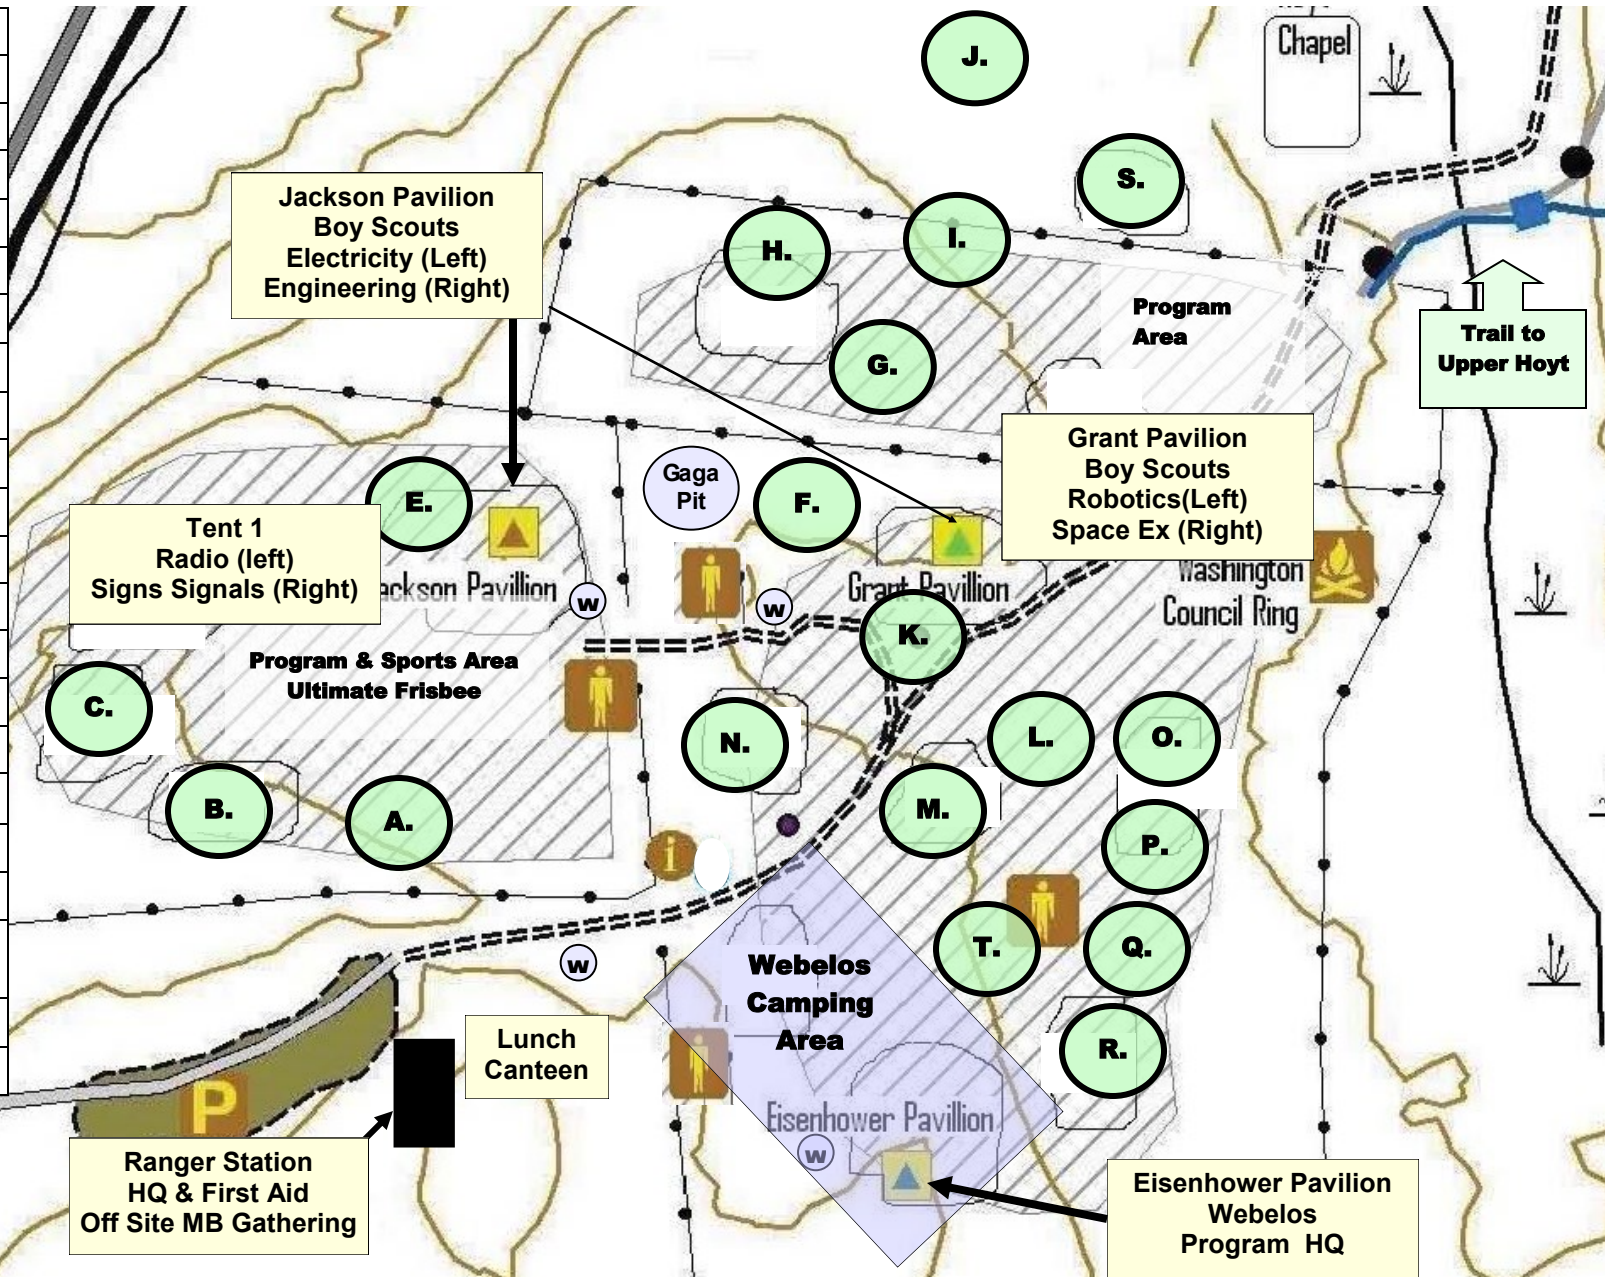

Lower Hoyt Campsite Camporee Map

Campsites are assigned Jamboree style and are keyed below. We do not assign by traditional Hoyt campsite names. Pavilions are NOT to be used by Units and must be kept open for programs.

CAMPSITES	
Site	Assignment
A	T-15
B	T-14
C	T-71
D	N/A
E	VC 353
F	T53 & 219
G	T19 & 190
H	T-70
I	T-54
J	N/A
K	T-135
L	T-11
M	Provision
N	T-35
O	T-52
P	T-286
Q	
R	T-19 Ridgefield
S	Monroe
T	

Upper Hoyt

Rifle and BB Shoot

Archery

Hoyt Cabin
• Morning Robotic Merit Badge
• Afternoon Chess Tournament

Camping Area
• Morning Webelos Adventure Pin Area

- CONFINE ALL
- PARK ONLY I
- ALL VEHICLE
- STAY WITHIN
- CARRY OUT.