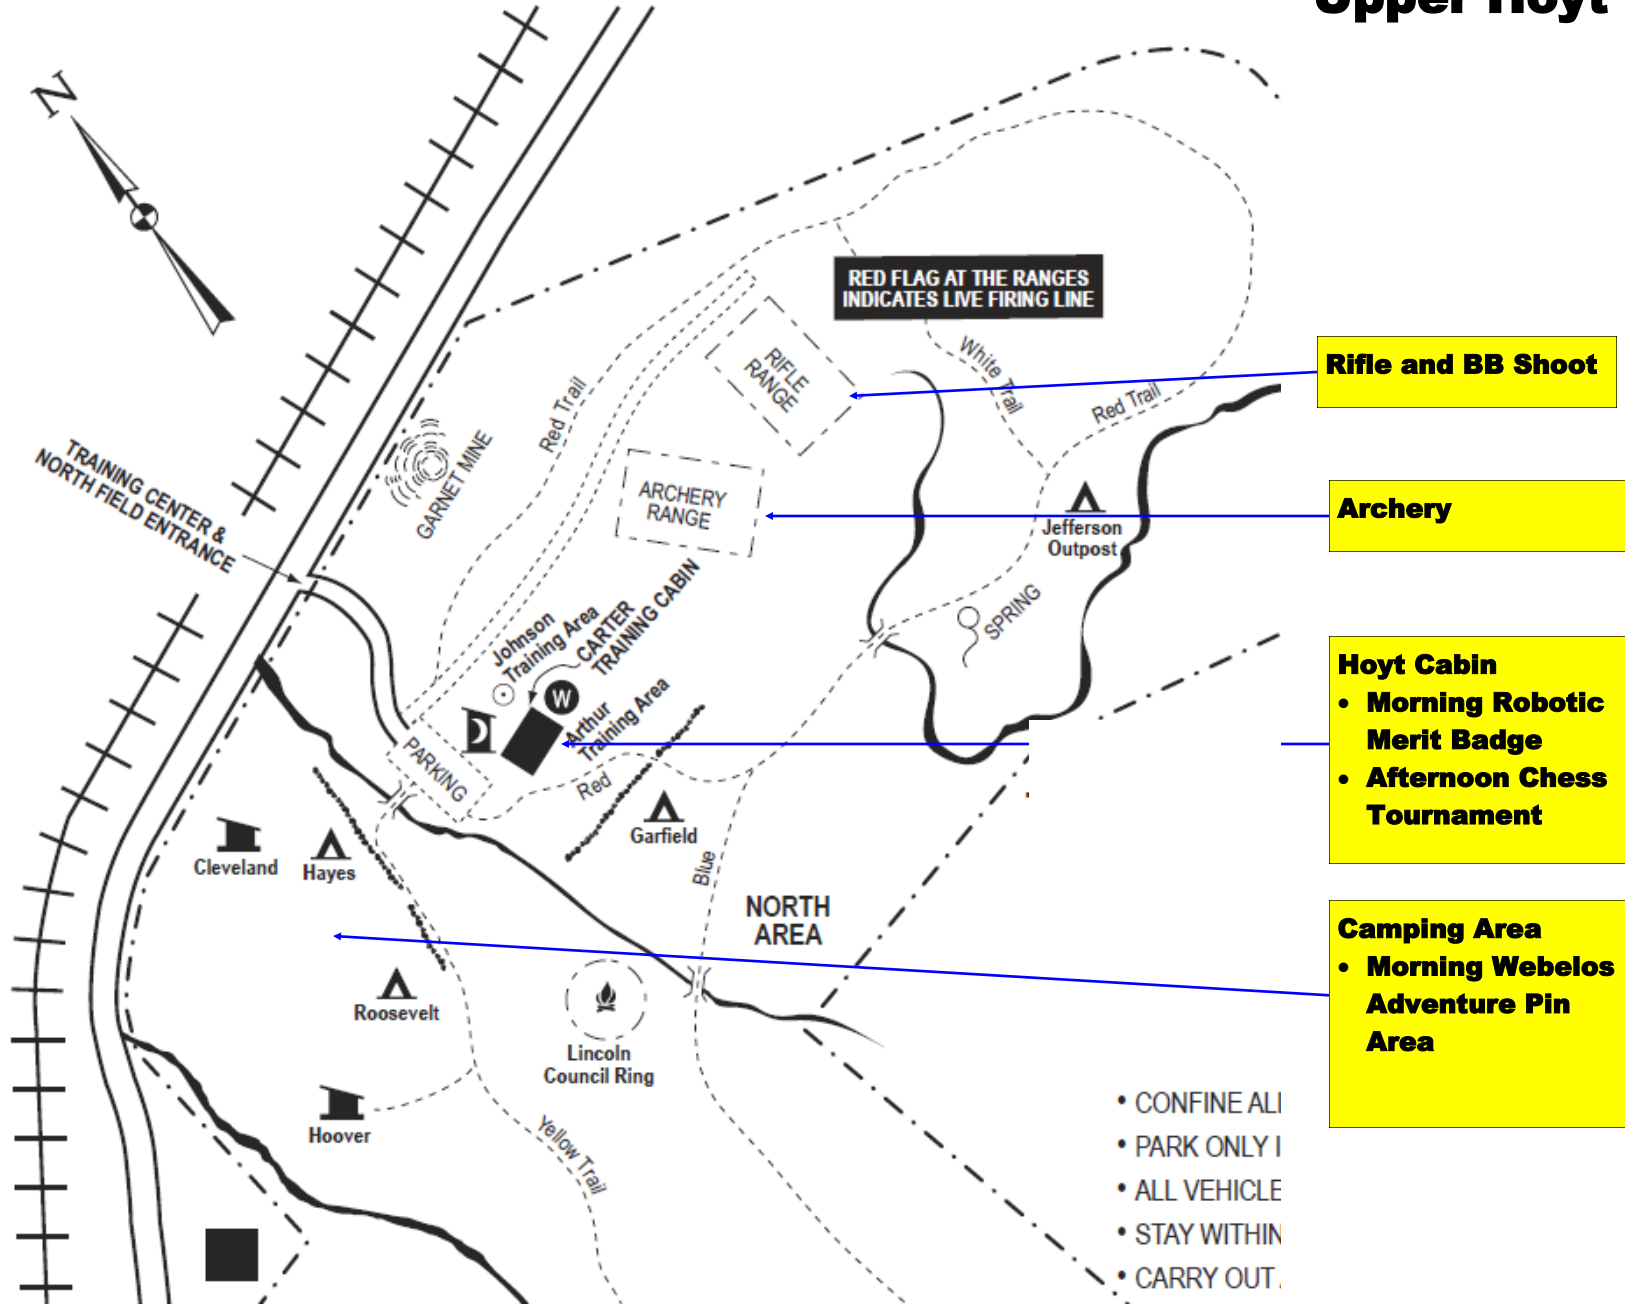

Lower Hoyt Campsite Camporee Map

Campsites are assigned Jamboree style and are keyed below. We do not assign by traditional Hoyt campsite names. Pavilions are NOT to be used by Units and must be kept open for programs.

CAMPSITES	
Site	Assignment
A	T-15
B	T-14
C	T-71
D	N/A
E	VC 353
F	T53 & 219
G	T19 & 190
H	T-70
I	T-54
J	N/A
K	T-135
L	T-11
M	Provision
N	T-35
O	T-52
P	T-286
Q	
R	T-19 Ridgefield
S	Monroe
T	

Upper Hoyt

Rifle and BB Shoot

Archery

Hoyt Cabin
• Morning Robotic Merit Badge
• Afternoon Chess Tournament

Camping Area
• Morning Webelos Adventure Pin Area

- CONFINE ALL
- PARK ONLY I
- ALL VEHICLE
- STAY WITHIN
- CARRY OUT.