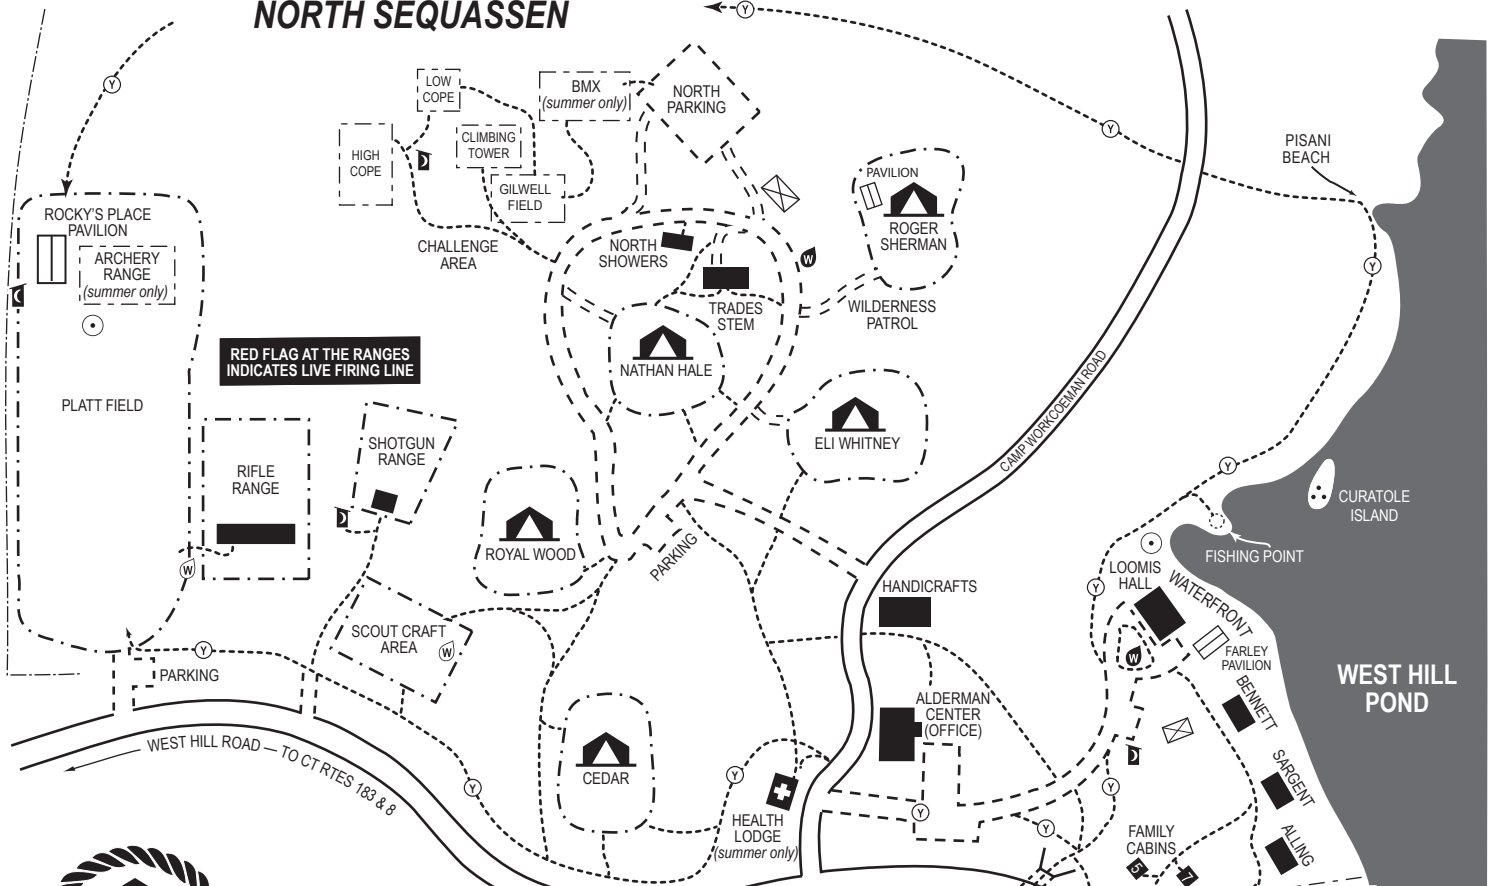

# NORTH SEQUASSEN

# SOUTH SEQUASSEN

- Vehicles Must Stay On Roads and Park In Designated Areas
- Fires Permitted only In Established Fire Rings
- Observe Fire Danger Alerts
- Please Carry Out All Trash
- Do Not Fish In Waterfront Area

## CAMP SEQUASSEN

791 West Hill Rd.  
New Hartford, CT 06057  
(600 acres)

David Boyajian, Ranger  
PHONE (860) 379-2009 FAX (860) 379-8977

- LEAN-TO SITE
- TENT SITE
- FIRST AID (summer only)
- DUMPSTER (trash & recycle)
- DRINKING WATER
- DRINKING WATER (seasonal)
- LATRINE
- INFORMATION
- FLAG POLE