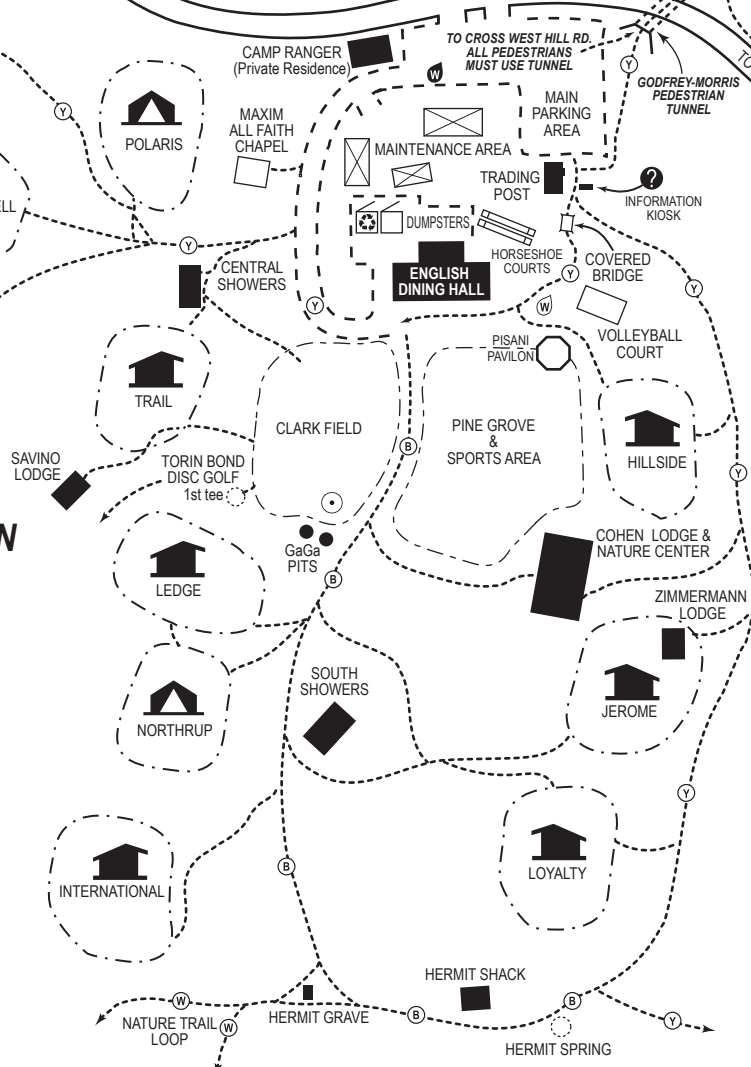

# NORTH SEQUASSEN

# SOUTH SEQUASSEN

- Vehicles Must Stay On Roads and Park In Designated Areas
- Fires Permitted only In Established Fire Rings
- Observe Fire Danger Alerts
- Please Carry Out All Trash
- Do Not Fish In Waterfront Area

## CAMP SEQUASSEN

791 West Hill Rd.  
New Hartford, CT 06057  
(600 acres)

David Boyajian, Ranger  
PHONE (860) 379-2009 FAX (860) 379-8977

- LEAN-TO SITE
- TENT SITE
- FIRST AID (summer only)
- DUMPSTER (trash & recycle)
- DRINKING WATER
- DRINKING WATER (seasonal)
- LATRINE
- INFORMATION
- FLAG POLE